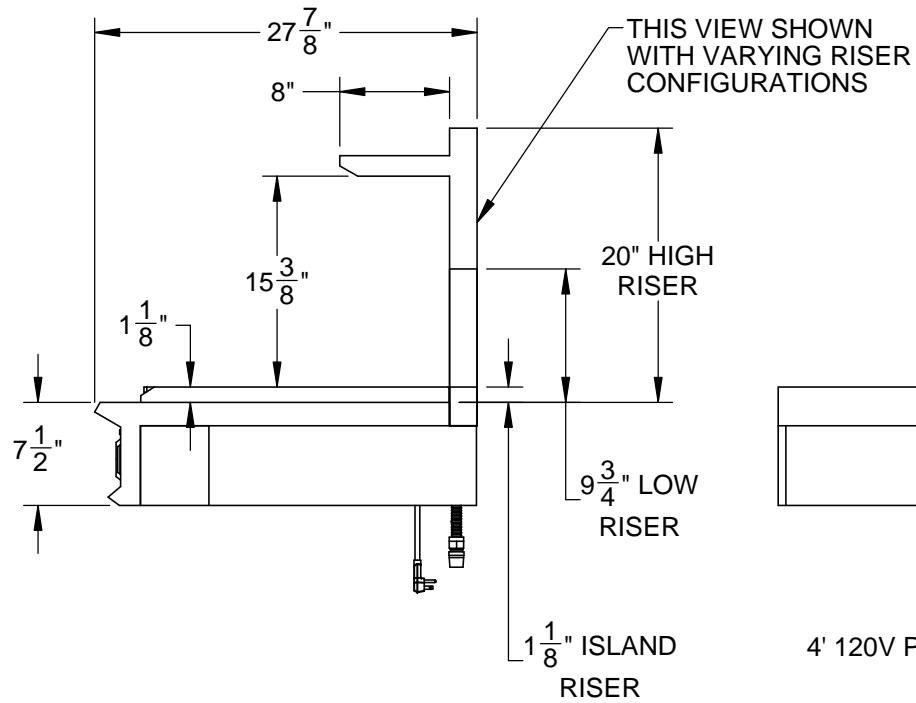

# KRT364GD: 36" RANGETOP, 4 BURNER WITH GRIDDLE

4' 120V POWER CORD

3/4 MNPT GAS CONN.