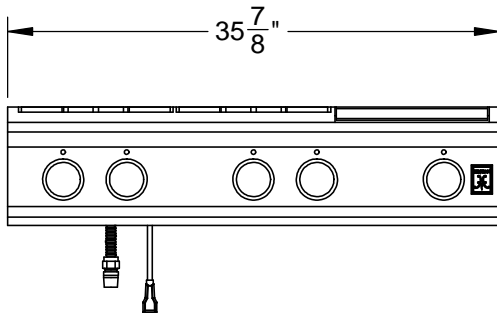

# KRT364GD: 36" RANGETOP, 4 BURNER WITH GRIDDLE

4' 120V POWER CORD

3/4 MNPT GAS CONN.