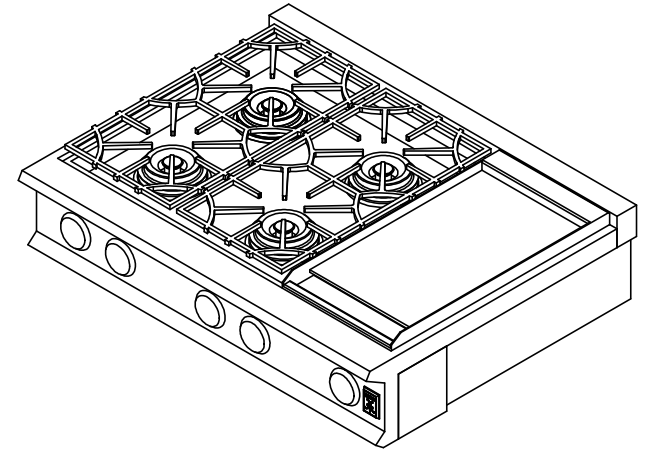

# KRT364GD: 36" RANGETOP, 4 BURNER WITH GRIDDLE

4' 120V POWER CORD

3/4 MNPT GAS CONN.