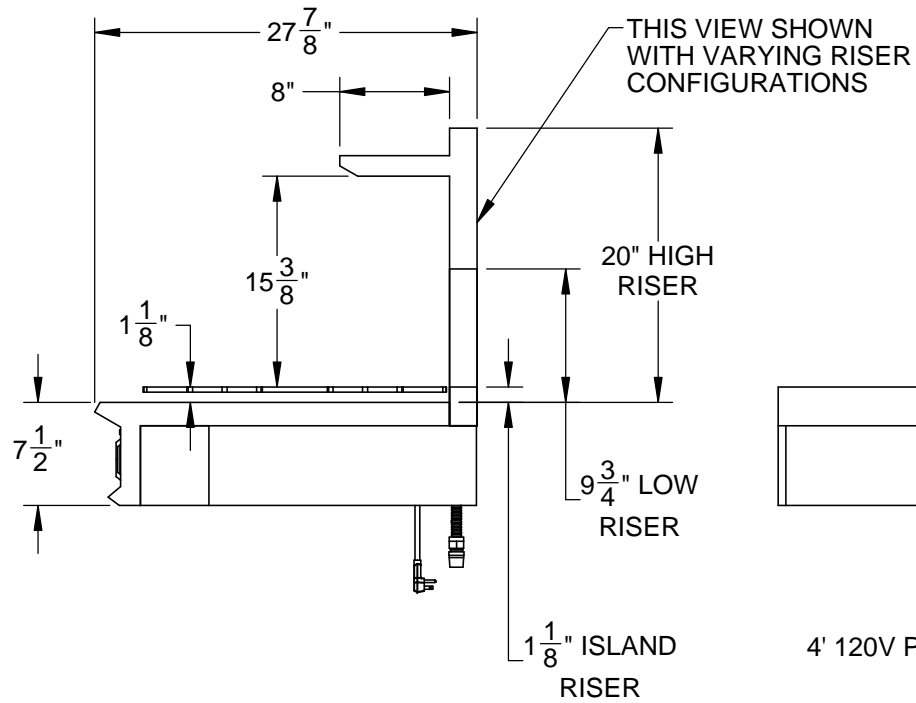

# KRT365: 36" RANGETOP, 5 BURNER

4' 120V POWER CORD

3/4 MNPT GAS CONN.