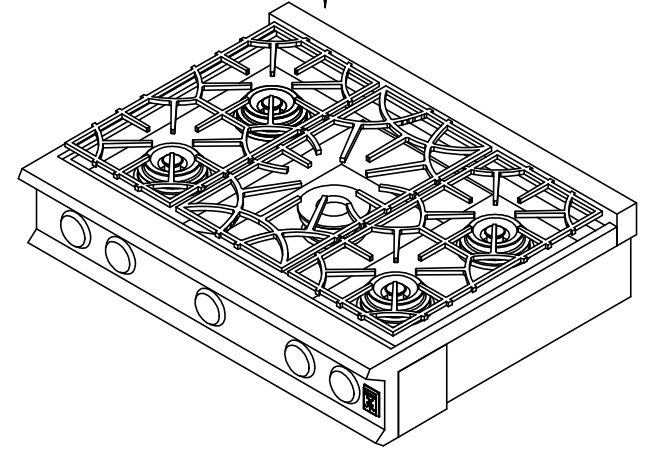

# KRT365: 36" RANGETOP, 5 BURNER

4' 120V POWER CORD

3/4 MNPT GAS CONN.