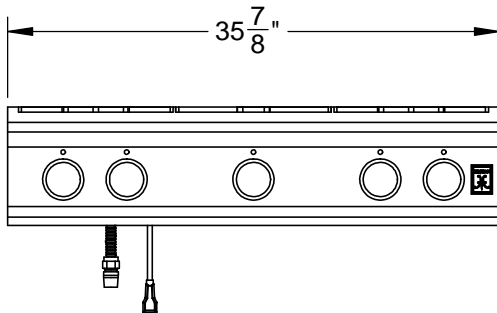

# KRT365: 36" RANGETOP, 5 BURNER

4' 120V POWER CORD

3/4 MNPT GAS CONN.