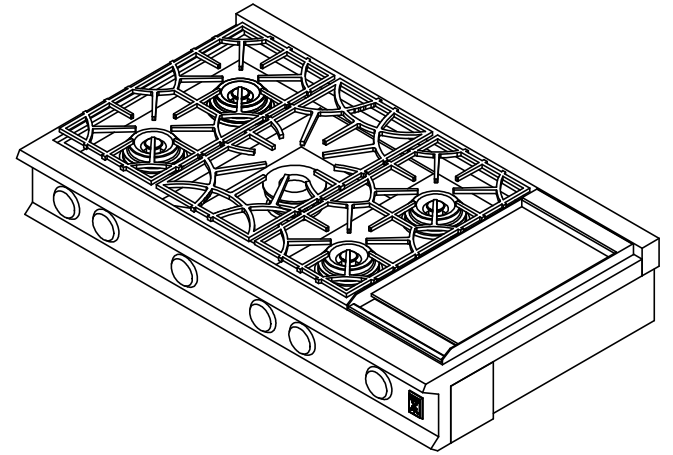

KRT485GD: 48" RANGETOP, 5 BURNER WITH GRIDDLE

4' 120V POWER CORD

3/4 MNPT GAS CONN.