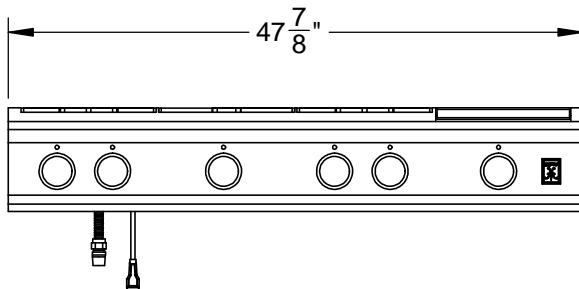

KRT485GD: 48" RANGETOP, 5 BURNER WITH GRIDDLE

4' 120V POWER CORD

3/4 MNPT GAS CONN.