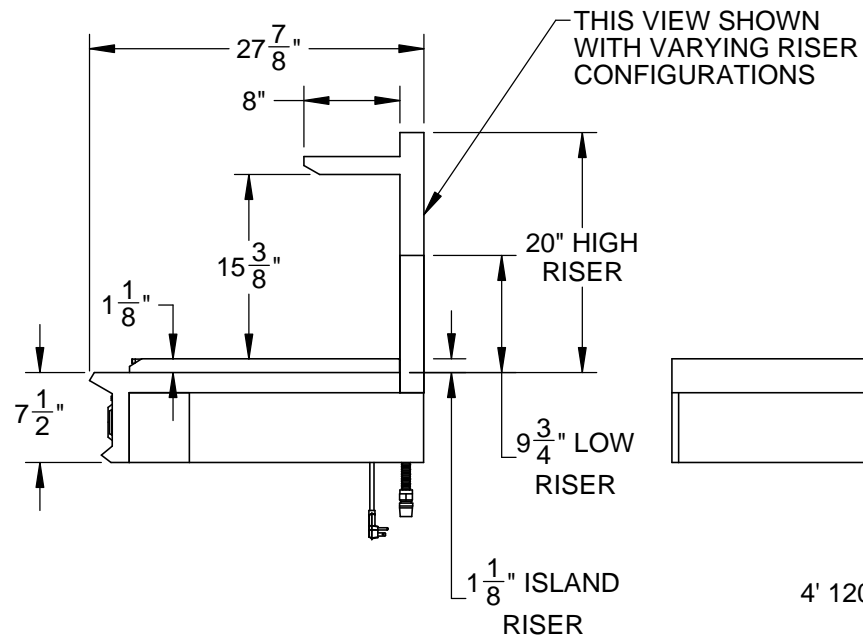

KRT485GD: 48" RANGETOP, 5 BURNER WITH GRIDDLE

4' 120V POWER CORD

3/4 MNPT GAS CONN.