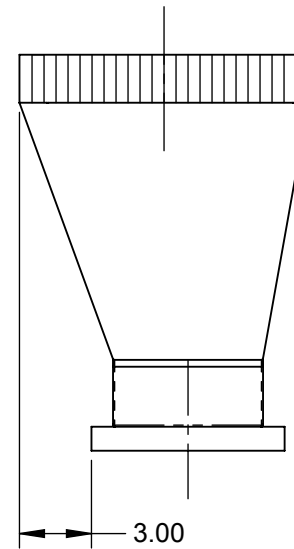

AKVT8812: TRANSITION, VENTILATION, 8" & 8" - 12"

TOP VIEW

NOTES:

THIS ITEM IS INCLUDED WITH KVC48 & KVC54.