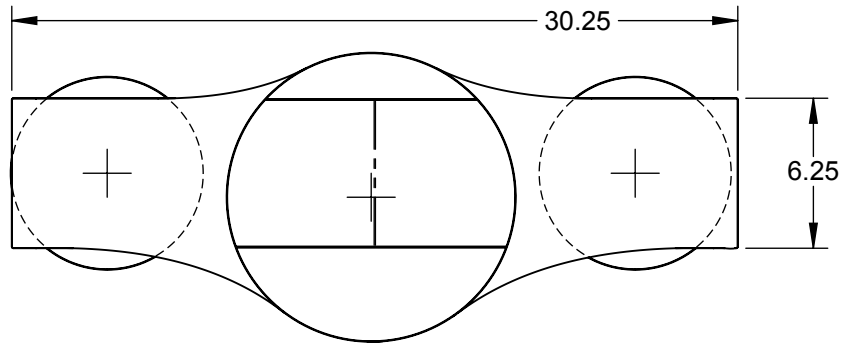

AKVT8812: TRANSITION, VENTILATION, 8" & 8" - 12"

TOP VIEW

NOTES:

THIS ITEM IS INCLUDED WITH KVC48 & KVC54.