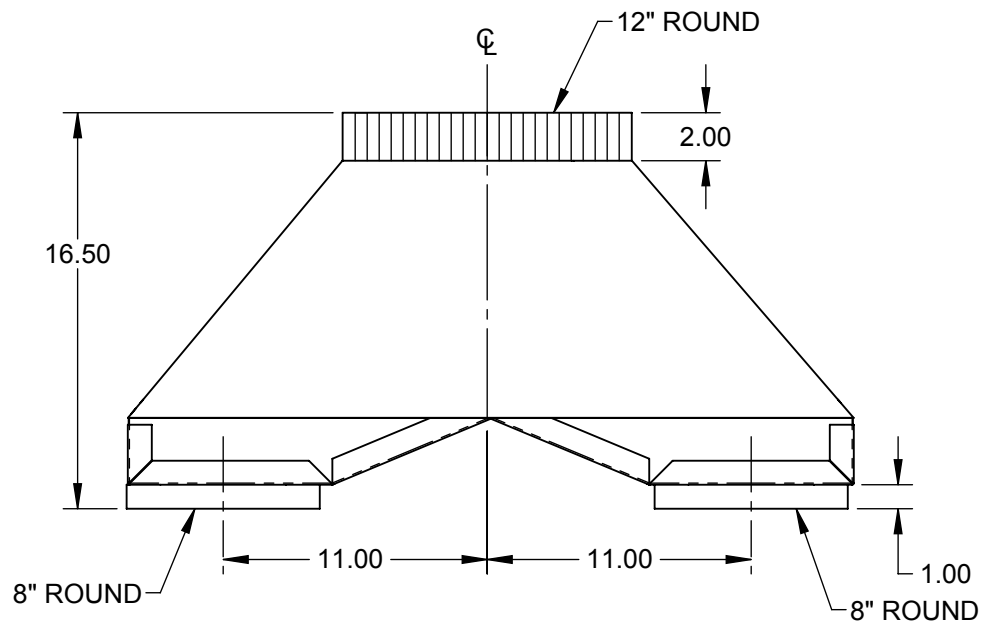

AKVT8812: TRANSITION, VENTILATION, 8" & 8" - 12"

TOP VIEW

NOTES:

THIS ITEM IS INCLUDED WITH KVC48 & KVC54.