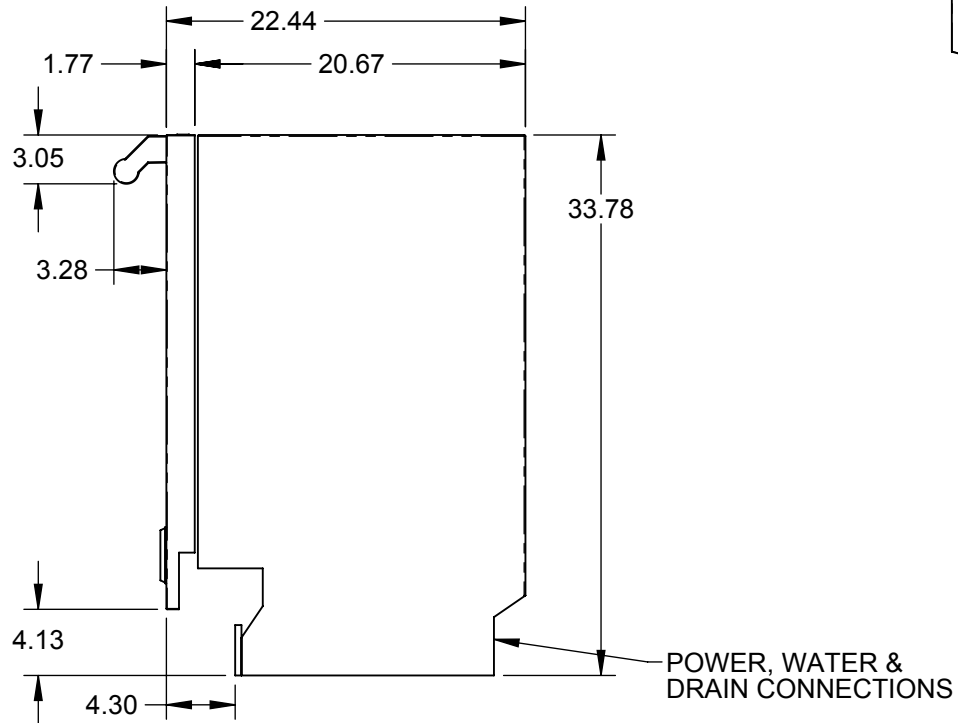

# KDW24: 24" DISHWASHER

23.54

## SPECIFICATIONS:

NOISE: 42 dBa  
ENERGY STAR RATED (235kWh Estimated Yearly Use)  
LEVELING LEG TRAVEL: 2.75"  
WATER USAGE: Normal/short cycle: 3.17/2.38 gal  
VOLTAGE: 120V - 60Hz  
POWER: 13A - 1800W  
WEIGHT: 105 LBS.