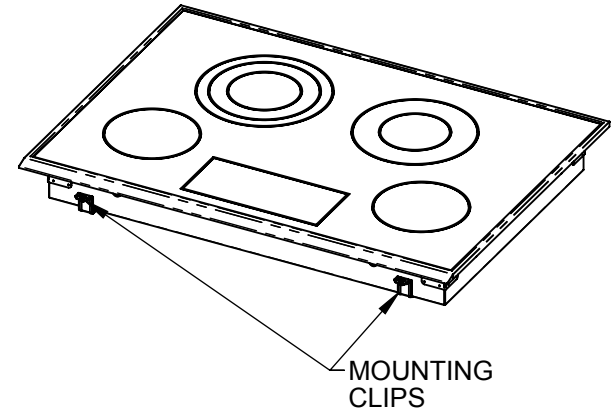

KEC30: 30" RADIANT COOKTOP

Element Locations	Size	Power
Front Left Zone	6"	1200W
Rear Left Zone	9" / 7" / 5"	2500W / 1600W / 800W
Rear Right Zone	8" / 5"	2200W / 800W
Front Right Zone	6"	1200W

MOUNTING CLIPS

Control Features:

- Slide Touch Controls
- Sloped bar & digital display of Power Indication
- Low power scale for delicate cooking
- Command Lock
- Auto Fast-Boil Function
- Hot Surface Indication
- Residual Heat Indication
- Timer Functions
- Timer Display
- Acoustic Buzzer
- Failure Codes indication

SPECIFICATIONS:

POWER: 7100 kW AT 240V - 60Hz (29.6A)
 POWER: 5332 kW AT 208V - 60Hz (25.6A)

WEIGHT: 37 LBS.
 CUTOUT DIMS: 28-11/16"W X 19-1/4"D X 3-1/4"H