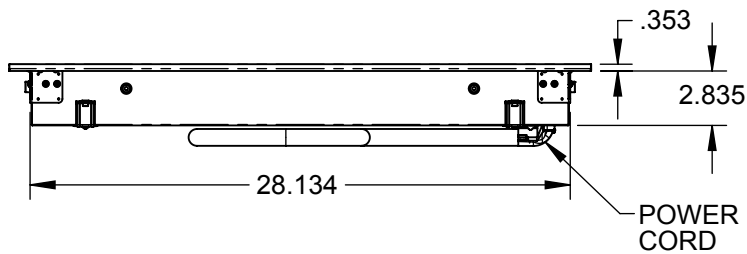

KEC30: 30" RADIANT COOKTOP

Element Locations	Size	Power
Front Left Zone	6"	1200W
Rear Left Zone	9" / 7" / 5"	2500W / 1600W / 800W
Rear Right Zone	8" / 5"	2200W / 800W
Front Right Zone	6"	1200W

MOUNTING CLIPS

SPECIFICATIONS:

POWER: 7100 kW AT 240V - 60Hz (29.6A)
 POWER: 5332 kW AT 208V - 60Hz (25.6A)

WEIGHT: 37 LBS.
 CUTOUT DIMS: 28-11/16"W X 19-1/4"D X 3-1/4"H