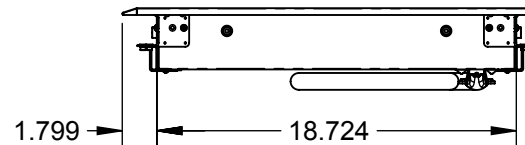

KEC30: 30" RADIANT COOKTOP

Element Locations	Size	Power
Front Left Zone	6"	1200W
Rear Left Zone	9" / 7" / 5"	2500W / 1600W / 800W
Rear Right Zone	8" / 5"	2200W / 800W
Front Right Zone	6"	1200W

MOUNTING CLIPS

SPECIFICATIONS:

POWER: 7100 kW AT 240V - 60Hz (29.6A)
 POWER: 5332 kW AT 208V - 60Hz (25.6A)

WEIGHT: 37 LBS.
 CUTOUT DIMS: 28-11/16"W X 19-1/4"D X 3-1/4"H