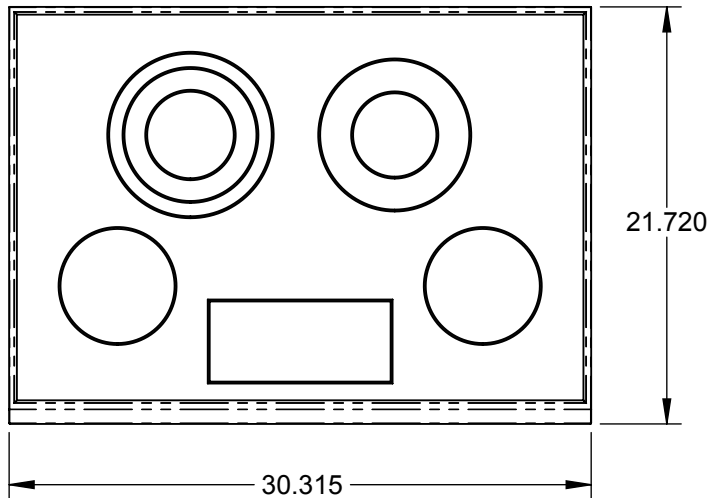

KEC30: 30" RADIANT COOKTOP

Element Locations	Size	Power
Front Left Zone	6"	1200W
Rear Left Zone	9" / 7" / 5"	2500W / 1600W / 800W
Rear Right Zone	8" / 5"	2200W / 800W
Front Right Zone	6"	1200W

MOUNTING CLIPS

SPECIFICATIONS:

POWER: 7100 kW AT 240V - 60Hz (29.6A)
 POWER: 5332 kW AT 208V - 60Hz (25.6A)

WEIGHT: 37 LBS.
 CUTOUT DIMS: 28-11/16"W X 19-1/4"D X 3-1/4"H