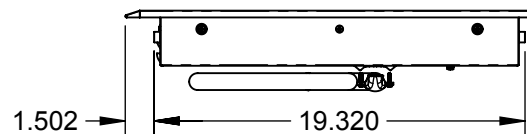

KICS36: 36" SMART INDUCTION COOKTOP

Element Locations	Size	Power at Level 9	Booster / Double Booster
Left Zone	11"	2300W	3000/3700W
Rear Center Zone	6"	1400W	1850/2200W
Front Center Zone	7-1/2"	1850W	2300/3000W
Rear Right Zone	8-1/2"	2100W	2600/3700W
Front Right Zone	8-1/2"	2100W	2600/3700W

Control Features:

- Power Levels: 0-9 + Booster + Double Booster
- Independent Timers for each Zone
- Independent Egg Timer
- Boosters
- Double Boosters
- Startup Boosters (heat accelerators)
- Locking function
- Pause / Recall
- Automated Cooking: Water Bath (~110°F)
- Automated Cooking: Keep Warm (~160°F)
- Automated Cooking: Simmer (~200°F)
- Bridge Zone
- Demo Mode
- Residual Heat Indication
- Overflow Indication
- Time Limitation System according to set cooking level
- Longlife Protection (cooling fans for electronics)

SPECIFICATIONS:

POWER: 11100 kW AT 240V - 60Hz (46.3A)
WEIGHT: 52 LBS.
CUTOUT DIMS: 34-1/4"W X 19-1/4"D X 3"H