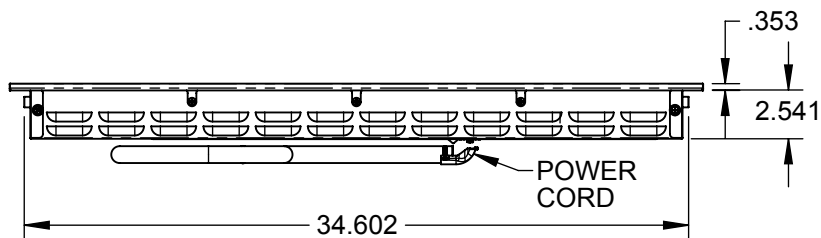

KICS36: 36" SMART INDUCTION COOKTOP

Element Locations	Size	Power at Level 9	Booster / Double Booster
Left Zone	11"	2300W	3000/3700W
Rear Center Zone	6"	1400W	1850/2200W
Front Center Zone	7-1/2"	1850W	2300/3000W
Rear Right Zone	8-1/2"	2100W	2600/3700W
Front Right Zone	8-1/2"	2100W	2600/3700W

SPECIFICATIONS:

POWER: 11100 kW AT 240V - 60Hz (46.3A)
WEIGHT: 52 LBS.
CUTOUT DIMS: 34-1/4"W X 19-1/4"D X 3"H