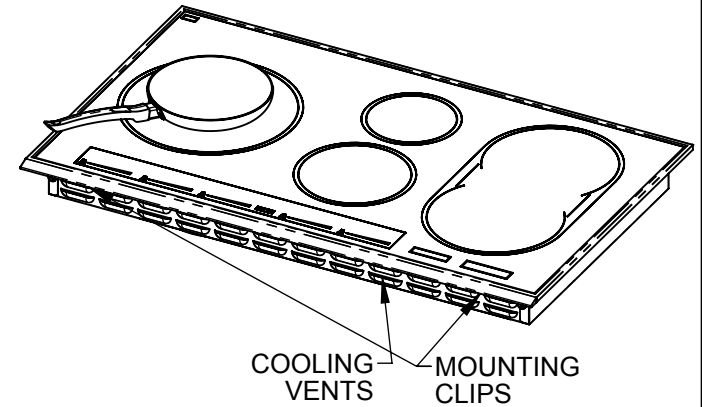

KICS36: 36" SMART INDUCTION COOKTOP

Element Locations	Size	Power at Level 9	Booster / Double Booster
Left Zone	11"	2300W	3000/3700W
Rear Center Zone	6"	1400W	1850/2200W
Front Center Zone	7-1/2"	1850W	2300/3000W
Rear Right Zone	8-1/2"	2100W	2600/3700W
Front Right Zone	8-1/2"	2100W	2600/3700W

Control Features:

- Power Levels: 0-9 + Booster + Double Booster
- Independent Timers for each Zone
- Independent Egg Timer
- Boosters
- Double Boosters
- Startup Boosters (heat accelerators)
- Locking function
- Pause / Recall
- Automated Cooking: Water Bath (~110°F)
- Automated Cooking: Keep Warm (~160°F)
- Automated Cooking: Simmer (~200°F)
- Bridge Zone
- Demo Mode
- Residual Heat Indication
- Overflow Indication
- Time Limitation System according to set cooking level
- Longlife Protection (cooling fans for electronics)

SPECIFICATIONS:

POWER: 11100 kW AT 240V - 60Hz (46.3A)
WEIGHT: 52 LBS.
CUTOUT DIMS: 34-1/4"W X 19-1/4"D X 3"H