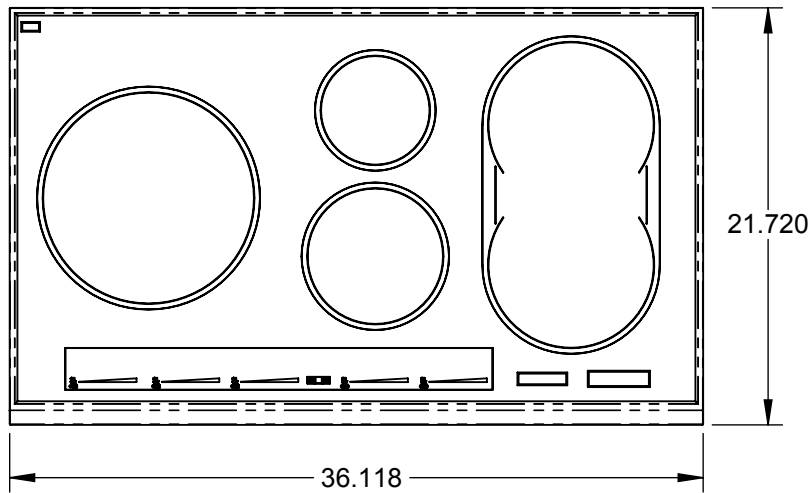

KICS36: 36" SMART INDUCTION COOKTOP

Element Locations	Size	Power at Level 9	Booster / Double Booster
Left Zone	11"	2300W	3000/3700W
Rear Center Zone	6"	1400W	1850/2200W
Front Center Zone	7-1/2"	1850W	2300/3000W
Rear Right Zone	8-1/2"	2100W	2600/3700W
Front Right Zone	8-1/2"	2100W	2600/3700W

SPECIFICATIONS:

POWER: 11100 kW AT 240V - 60Hz (46.3A)
WEIGHT: 52 LBS.
CUTOUT DIMS: 34-1/4"W X 19-1/4"D X 3"H