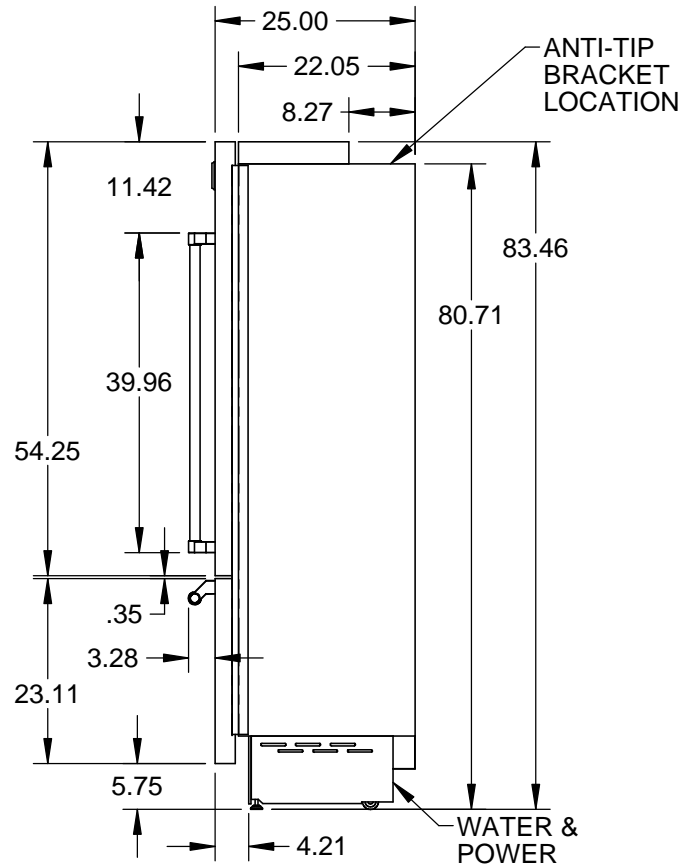

KRBL36: 36" REFRIGERATOR, BOTTOM MOUNT, BOTTOM COMPRESSOR, LEFT HINGED

NOTE: A 90° DOOR OPENING IS SUFFICIENT TO ALLOW FULL EXTRACTION OF THE INNER DRAWERS, EVEN IF THE APPLIANCE IS DIRECTLY ADJACENT TO A WALL. HOWEVER IF 105° OPENING IS DESIRED, THEN POSITION APPLIANCE AT 9" DISTANCE SHOWN.

CUTOUT REQUIREMENTS:
35.5W X 84H X 25D

SPECIFICATIONS:

FRIDGE CAPACITY: 14.7 FT³
 FREEZER CAPACITY: 3.8 FT³
 BOTTLE CAPACITY: n/a
 VOLTAGE: 115V - 60Hz
 CURRENT: 4.8A
 ENERGY USE: 580 kWh/yr
 REFRIGERANT: R134a
 FRIDGE GAS FILL: 4.6 oz
 FREEZER GAS FILL: 4.2 oz
 WEIGHT: 540 LBS.