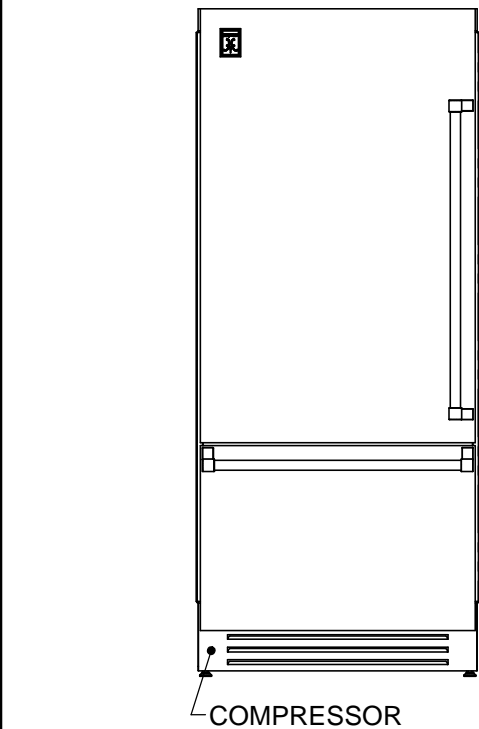

KRBL36: 36" REFRIGERATOR, BOTTOM MOUNT, BOTTOM COMPRESSOR, LEFT HINGED

NOTE: A 90° DOOR OPENING IS SUFFICIENT TO ALLOW FULL EXTRACTION OF THE INNER DRAWERS, EVEN IF THE APPLIANCE IS DIRECTLY ADJACENT TO A WALL. HOWEVER IF 105° OPENING IS DESIRED, THEN POSITION APPLIANCE AT 9" DISTANCE SHOWN.

CUTOUT REQUIREMENTS:
35.5W X 84H X 25D

SPECIFICATIONS:

FRIDGE CAPACITY: 14.7 FT³
 FREEZER CAPACITY: 3.8 FT³
 BOTTLE CAPACITY: n/a
 VOLTAGE: 115V - 60Hz
 CURRENT: 4.8A
 ENERGY USE: 580 kWh/yr
 REFRIGERANT: R134a
 FRIDGE GAS FILL: 4.6 oz
 FREEZER GAS FILL: 4.2 oz
 WEIGHT: 540 LBS.