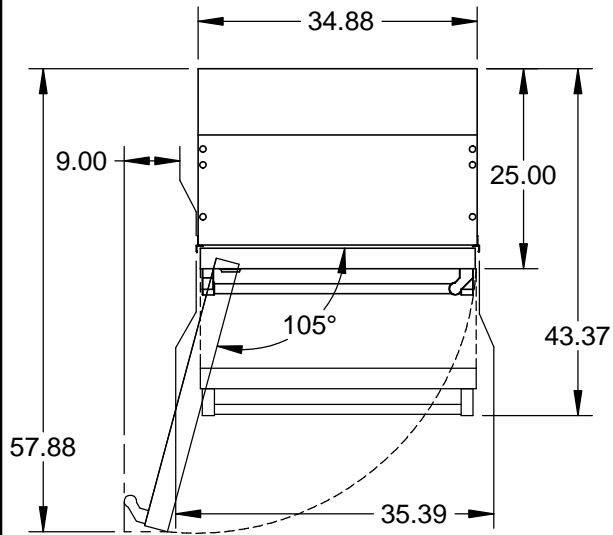

KRBL36: 36" REFRIGERATOR, BOTTOM MOUNT, BOTTOM COMPRESSOR, LEFT HINGED

NOTE: A 90° DOOR OPENING IS SUFFICIENT TO ALLOW FULL EXTRACTION OF THE INNER DRAWERS, EVEN IF THE APPLIANCE IS DIRECTLY ADJACENT TO A WALL. HOWEVER IF 105° OPENING IS DESIRED, THEN POSITION APPLIANCE AT 9" DISTANCE SHOWN.

CUTOUT REQUIREMENTS:
35.5W X 84H X 25D

SPECIFICATIONS:

FRIDGE CAPACITY: 14.7 FT³
 FREEZER CAPACITY: 3.8 FT³
 BOTTLE CAPACITY: n/a
 VOLTAGE: 115V - 60Hz
 CURRENT: 4.8A
 ENERGY USE: 580 kWh/yr
 REFRIGERANT: R134a
 FRIDGE GAS FILL: 4.6 oz
 FREEZER GAS FILL: 4.2 oz
 WEIGHT: 540 LBS.