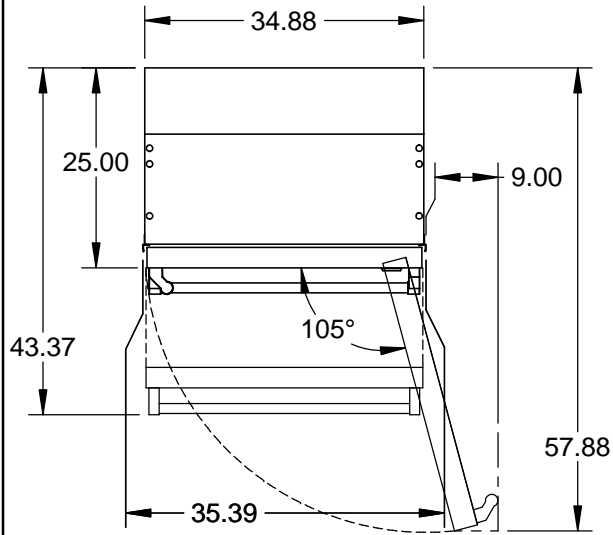

KRBR36: 36" REFRIGERATOR, BOTTOM MOUNT, BOTTOM COMPRESSOR, RIGHT HINGED

NOTE: A 90° DOOR OPENING IS SUFFICIENT TO ALLOW FULL EXTRACTION OF THE INNER DRAWERS, EVEN IF THE APPLIANCE IS DIRECTLY ADJACENT TO A WALL. HOWEVER IF 105° OPENING IS DESIRED, THEN POSITION APPLIANCE AT 9" DISTANCE SHOWN.

**CUTOUT REQUIREMENTS:
35.5W X 84H X 25D**

SPECIFICATIONS:

FRIDGE CAPACITY: 14.7 FT³
 FREEZER CAPACITY: 3.8 FT³
 BOTTLE CAPACITY: n/a
 VOLTAGE: 115V - 60Hz
 CURRENT: 4.8A
 ENERGY USE: 580 kWh/yr
 REFRIGERANT: R134a
 FRIDGE GAS FILL: 4.6 oz
 FREEZER GAS FILL: 4.2 oz
 WEIGHT: 540 LBS.