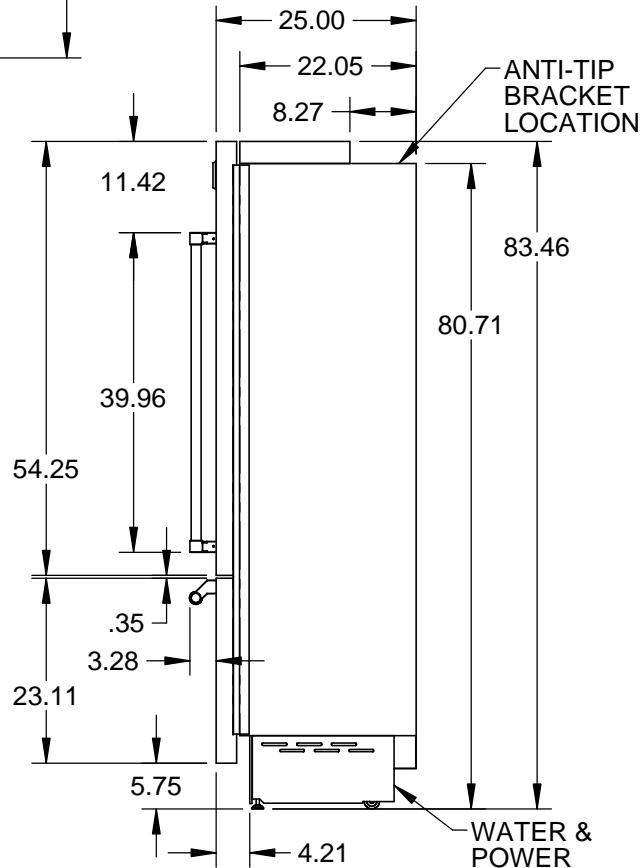

KRBR36: 36" REFRIGERATOR, BOTTOM MOUNT, BOTTOM COMPRESSOR, RIGHT HINGED

NOTE: A 90° DOOR OPENING IS SUFFICIENT TO ALLOW FULL EXTRACTION OF THE INNER DRAWERS, EVEN IF THE APPLIANCE IS DIRECTLY ADJACENT TO A WALL. HOWEVER IF 105° OPENING IS DESIRED, THEN POSITION APPLIANCE AT 9" DISTANCE SHOWN.

**CUTOUT REQUIREMENTS:
35.5W X 84H X 25D**

SPECIFICATIONS:

FRIDGE CAPACITY: 14.7 FT³
 FREEZER CAPACITY: 3.8 FT³
 BOTTLE CAPACITY: n/a
 VOLTAGE: 115V - 60Hz
 CURRENT: 4.8A
 ENERGY USE: 580 kWh/yr
 REFRIGERANT: R134a
 FRIDGE GAS FILL: 4.6 oz
 FREEZER GAS FILL: 4.2 oz
 WEIGHT: 540 LBS.