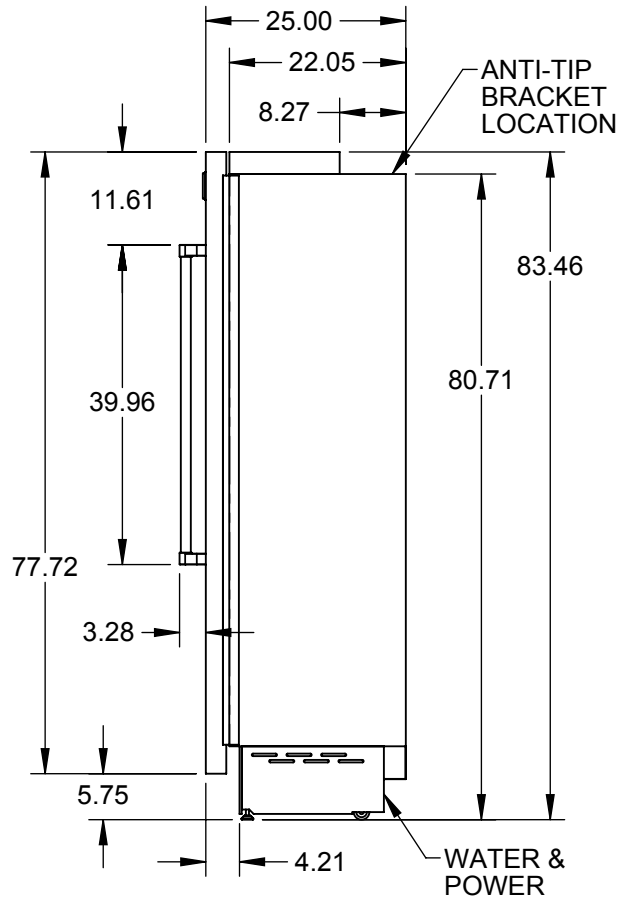

KRCL24: 24" REFRIGERATOR COLUMN, LEFT HINGED

NOTE: A 90° DOOR OPENING IS SUFFICIENT TO ALLOW FULL EXTRACTION OF THE INNER DRAWERS, EVEN IF THE APPLIANCE IS DIRECTLY ADJACENT TO A WALL. HOWEVER IF 105° OPENING IS DESIRED, THEN POSITION APPLIANCE AT 8" DISTANCE SHOWN.

**CUTOUT REQUIREMENTS:
24W X 84H X 25D**

SPECIFICATIONS:

FRIDGE CAPACITY: 13.03 FT³
 FREEZER CAPACITY: n/a
 BOTTLE CAPACITY: n/a
 VOLTAGE: 115V - 60Hz
 CURRENT: 1.5A
 ENERGY USE: 296 kWh/yr
 REFRIGERANT: R134a
 FRIDGE GAS FILL: 5.6 oz
 FREEZER GAS FILL: n/a
 WEIGHT: 397 LBS.