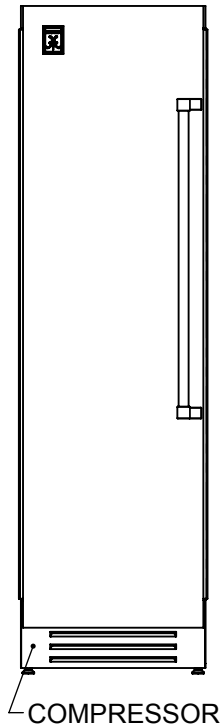

KRCL24: 24" REFRIGERATOR COLUMN, LEFT HINGED

NOTE: A 90° DOOR OPENING IS SUFFICIENT TO ALLOW FULL EXTRACTION OF THE INNER DRAWERS, EVEN IF THE APPLIANCE IS DIRECTLY ADJACENT TO A WALL. HOWEVER IF 105° OPENING IS DESIRED, THEN POSITION APPLIANCE AT 8" DISTANCE SHOWN.

**CUTOUT REQUIREMENTS:
24W X 84H X 25D**

SPECIFICATIONS:

FRIDGE CAPACITY: 13.03 FT³
 FREEZER CAPACITY: n/a
 BOTTLE CAPACITY: n/a
 VOLTAGE: 115V - 60Hz
 CURRENT: 1.5A
 ENERGY USE: 296 kWh/yr
 REFRIGERANT: R134a
 FRIDGE GAS FILL: 5.6 oz
 FREEZER GAS FILL: n/a
 WEIGHT: 397 LBS.