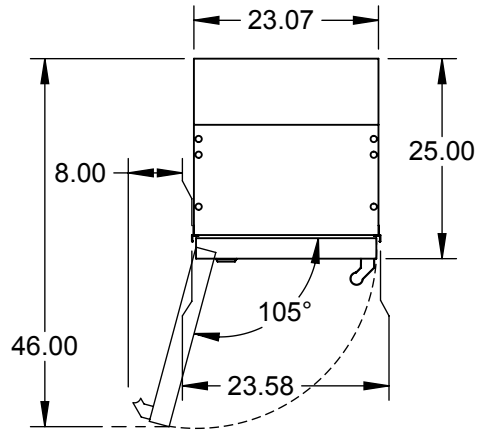

KRCL24: 24" REFRIGERATOR COLUMN, LEFT HINGED

NOTE: A 90° DOOR OPENING IS SUFFICIENT TO ALLOW FULL EXTRACTION OF THE INNER DRAWERS, EVEN IF THE APPLIANCE IS DIRECTLY ADJACENT TO A WALL. HOWEVER IF 105° OPENING IS DESIRED, THEN POSITION APPLIANCE AT 8" DISTANCE SHOWN.

**CUTOUT REQUIREMENTS:
24W X 84H X 25D**

SPECIFICATIONS:

FRIDGE CAPACITY: 13.03 FT³
 FREEZER CAPACITY: n/a
 BOTTLE CAPACITY: n/a
 VOLTAGE: 115V - 60Hz
 CURRENT: 1.5A
 ENERGY USE: 296 kWh/yr
 REFRIGERANT: R134a
 FRIDGE GAS FILL: 5.6 oz
 FREEZER GAS FILL: n/a
 WEIGHT: 397 LBS.