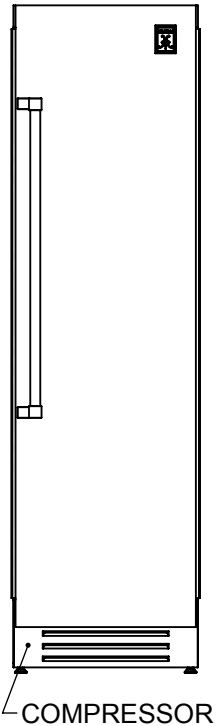

KRCR24: REFRIGERATOR COLUMN, RIGHT HINGED, 24"

NOTE: A 90° DOOR OPENING IS SUFFICIENT TO ALLOW FULL EXTRACTION OF THE INNER DRAWERS, EVEN IF THE APPLIANCE IS DIRECTLY ADJACENT TO A WALL. HOWEVER IF 105° OPENING IS DESIRED, THEN POSITION APPLIANCE AT 8" DISTANCE SHOWN.

**CUTOUT REQUIREMENTS:
24W X 84H X 25D**

SPECIFICATIONS:

FRIDGE CAPACITY: 13.03 FT³
 FREEZER CAPACITY: n/a
 BOTTLE CAPACITY: n/a
 VOLTAGE: 115V - 60Hz
 CURRENT: 1.5A
 ENERGY USE: 296 kWh/yr
 REFRIGERANT: R134a
 FRIDGE GAS FILL: 5.6 oz
 FREEZER GAS FILL: n/a
 WEIGHT: 397 LBS.