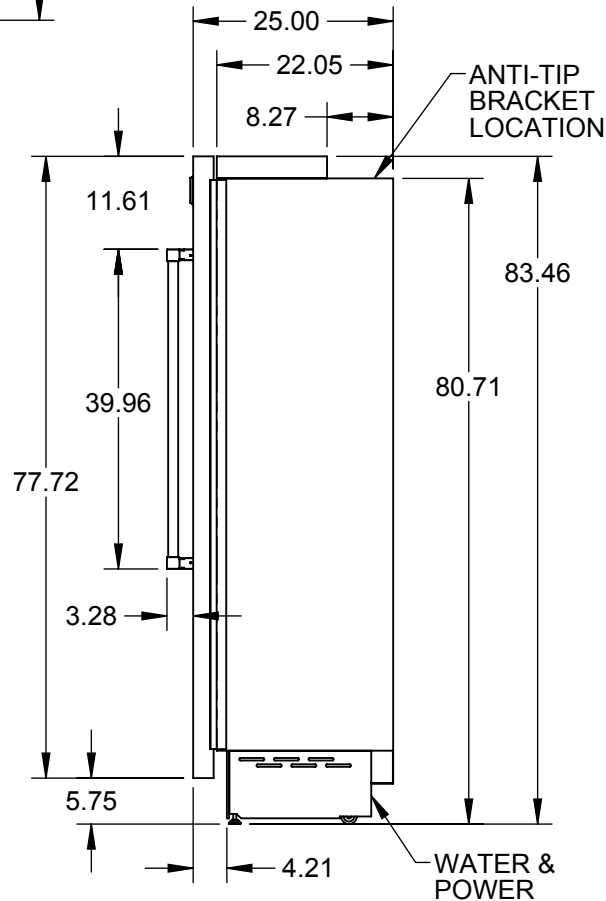

KRCR24: REFRIGERATOR COLUMN, RIGHT HINGED, 24"

NOTE: A 90° DOOR OPENING IS SUFFICIENT TO ALLOW FULL EXTRACTION OF THE INNER DRAWERS, EVEN IF THE APPLIANCE IS DIRECTLY ADJACENT TO A WALL. HOWEVER IF 105° OPENING IS DESIRED, THEN POSITION APPLIANCE AT 8" DISTANCE SHOWN.

**CUTOUT REQUIREMENTS:
24W X 84H X 25D**

SPECIFICATIONS:

FRIDGE CAPACITY: 13.03 FT³
 FREEZER CAPACITY: n/a
 BOTTLE CAPACITY: n/a
 VOLTAGE: 115V - 60Hz
 CURRENT: 1.5A
 ENERGY USE: 296 kWh/yr
 REFRIGERANT: R134a
 FRIDGE GAS FILL: 5.6 oz
 FREEZER GAS FILL: n/a
 WEIGHT: 397 LBS.