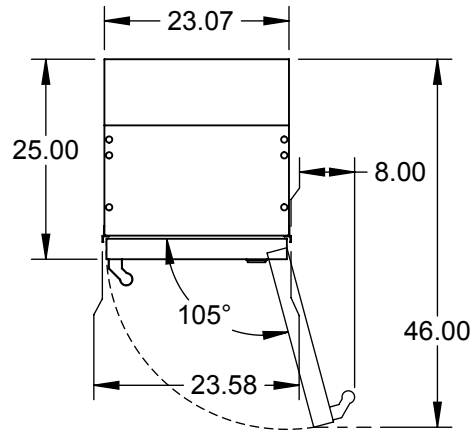

KRCR24: REFRIGERATOR COLUMN, RIGHT HINGED, 24"

NOTE: A 90° DOOR OPENING IS SUFFICIENT TO ALLOW FULL EXTRACTION OF THE INNER DRAWERS, EVEN IF THE APPLIANCE IS DIRECTLY ADJACENT TO A WALL. HOWEVER IF 105° OPENING IS DESIRED, THEN POSITION APPLIANCE AT 8" DISTANCE SHOWN.

**CUTOUT REQUIREMENTS:
24W X 84H X 25D**

SPECIFICATIONS:

FRIDGE CAPACITY: 13.03 FT³
 FREEZER CAPACITY: n/a
 BOTTLE CAPACITY: n/a
 VOLTAGE: 115V - 60Hz
 CURRENT: 1.5A
 ENERGY USE: 296 kWh/yr
 REFRIGERANT: R134a
 FRIDGE GAS FILL: 5.6 oz
 FREEZER GAS FILL: n/a
 WEIGHT: 397 LBS.