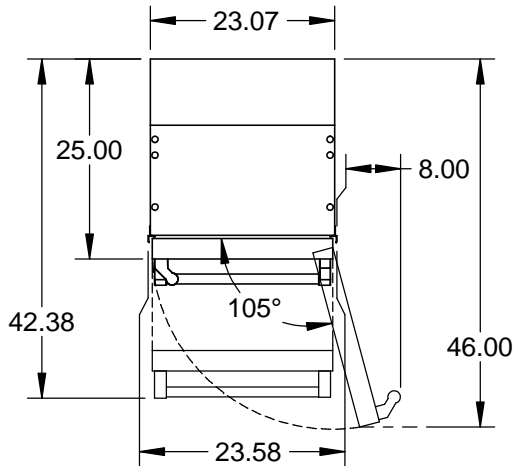

KRWR24: 24" REFRIGERATOR WITH WINE, RIGHT HINGED

NOTE: A 90° DOOR OPENING IS SUFFICIENT TO ALLOW FULL EXTRACTION OF THE INNER DRAWERS, EVEN IF THE APPLIANCE IS DIRECTLY ADJACENT TO A WALL. HOWEVER IF 105° OPENING IS DESIRED, THEN POSITION APPLIANCE AT 8" DISTANCE SHOWN.

**CUTOUT REQUIREMENTS:
24W X 84H X 25D**

SPECIFICATIONS:

FRIDGE CAPACITY: 13 FT³
 FREEZER CAPACITY: n/a
 BOTTLE CAPACITY: 54
 VOLTAGE: 115V - 60Hz
 CURRENT: 4.1A
 ENERGY USE: 296 kWh/yr
 REFRIGERANT: R134a
 FRIDGE GAS FILL: 7.0 oz
 FREEZER GAS FILL: n/a
 WEIGHT: 463 LBS.