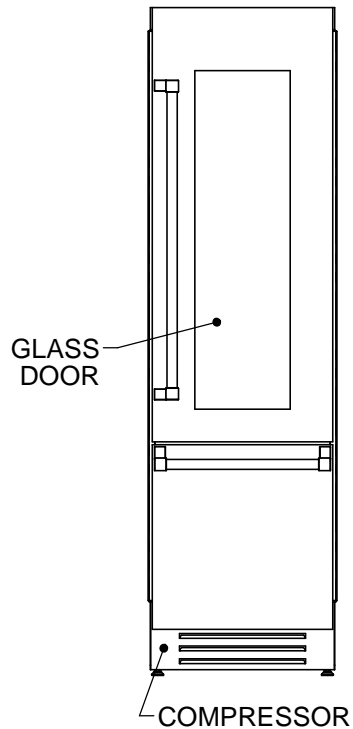

KRWR24: 24" REFRIGERATOR WITH WINE, RIGHT HINGED

NOTE: A 90° DOOR OPENING IS SUFFICIENT TO ALLOW FULL EXTRACTION OF THE INNER DRAWERS, EVEN IF THE APPLIANCE IS DIRECTLY ADJACENT TO A WALL. HOWEVER IF 105° OPENING IS DESIRED, THEN POSITION APPLIANCE AT 8" DISTANCE SHOWN.

**CUTOUT REQUIREMENTS:
24W X 84H X 25D**

SPECIFICATIONS:

FRIDGE CAPACITY: 13 FT³
 FREEZER CAPACITY: n/a
 BOTTLE CAPACITY: 54
 VOLTAGE: 115V - 60Hz
 CURRENT: 4.1A
 ENERGY USE: 296 kWh/yr
 REFRIGERANT: R134a
 FRIDGE GAS FILL: 7.0 oz
 FREEZER GAS FILL: n/a
 WEIGHT: 463 LBS.