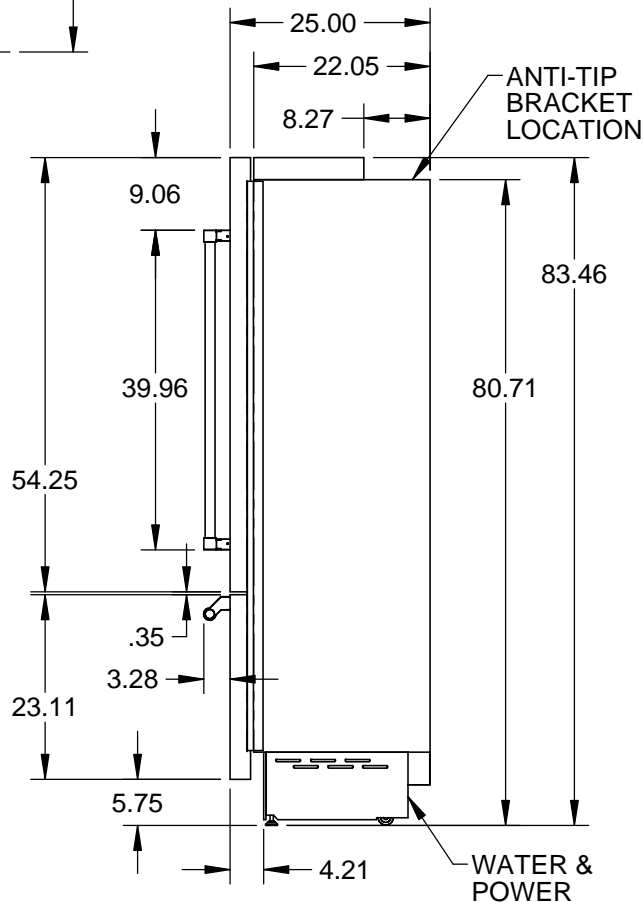

KRWR24: 24" REFRIGERATOR WITH WINE, RIGHT HINGED

NOTE: A 90° DOOR OPENING IS SUFFICIENT TO ALLOW FULL EXTRACTION OF THE INNER DRAWERS, EVEN IF THE APPLIANCE IS DIRECTLY ADJACENT TO A WALL. HOWEVER IF 105° OPENING IS DESIRED, THEN POSITION APPLIANCE AT 8" DISTANCE SHOWN.

**CUTOUT REQUIREMENTS:
24W X 84H X 25D**

SPECIFICATIONS:

FRIDGE CAPACITY: 13 FT³
 FREEZER CAPACITY: n/a
 BOTTLE CAPACITY: 54
 VOLTAGE: 115V - 60Hz
 CURRENT: 4.1A
 ENERGY USE: 296 kWh/yr
 REFRIGERANT: R134a
 FRIDGE GAS FILL: 7.0 oz
 FREEZER GAS FILL: n/a
 WEIGHT: 463 LBS.