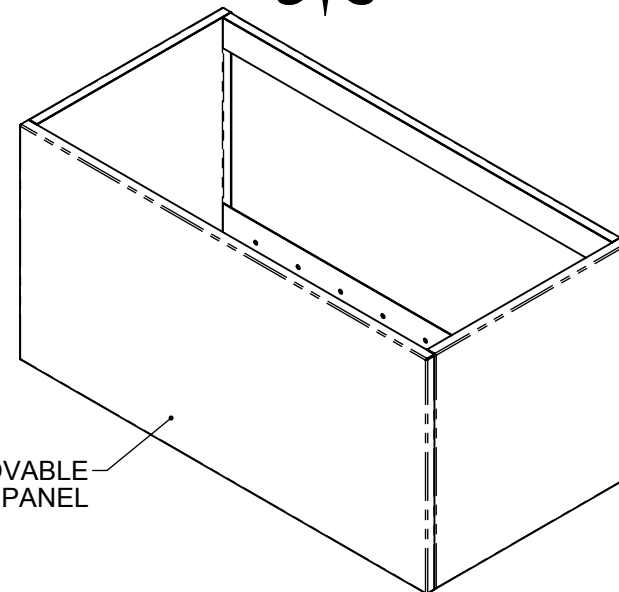

KVDC2412: DUCT COVER, VENTILATION, 24W X 12H

TOP VIEW

REMOVABLE FRONT PANEL