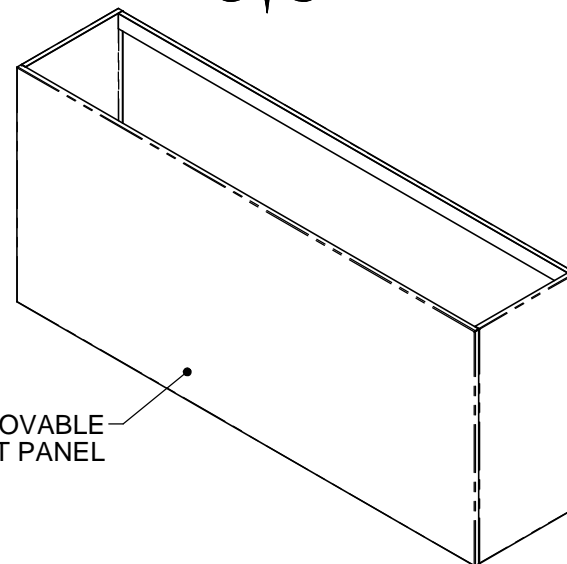

KVDC5424: DUCT COVER, VENTILATION, 54W X 24H

TOP VIEW

REMOVABLE
FRONT PANEL