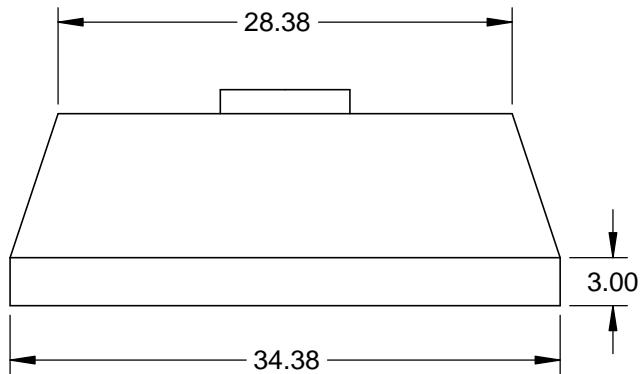

# KVL36: 36" VENTILATION HOOD, LINER, 600 CFM

## SPECIFICATIONS:

WEIGHT: 45 LBS.  
VOLTAGE: 120V - 60Hz  
CURRENT: 4.0A  
CFM (EQUIV. CFM): 600 (900)  
NOISE: 6.5 Sones  
# OF LIGHTS: 2