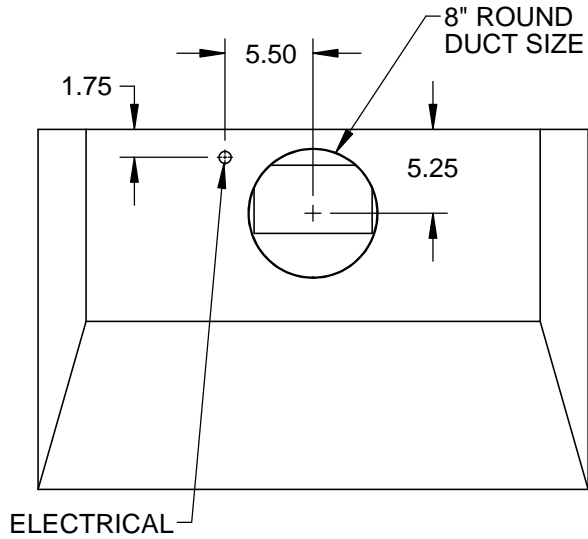

# KVL36: 36" VENTILATION HOOD, LINER, 600 CFM

## SPECIFICATIONS:

WEIGHT: 45 LBS.  
VOLTAGE: 120V - 60Hz  
CURRENT: 4.0A  
CFM (EQUIV. CFM): 600 (900)  
NOISE: 6.5 Sones  
# OF LIGHTS: 2