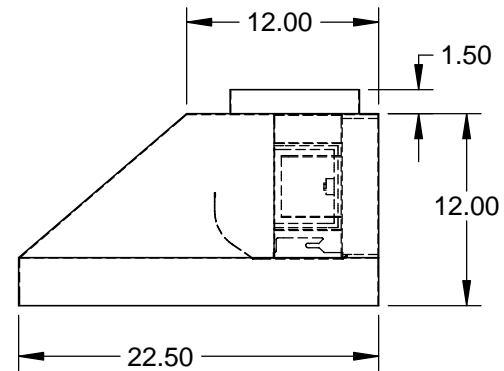

# KVL36: 36" VENTILATION HOOD, LINER, 600 CFM

## SPECIFICATIONS:

WEIGHT: 45 LBS.  
VOLTAGE: 120V - 60Hz  
CURRENT: 4.0A  
CFM (EQUIV. CFM): 600 (900)  
NOISE: 6.5 Sones  
# OF LIGHTS: 2