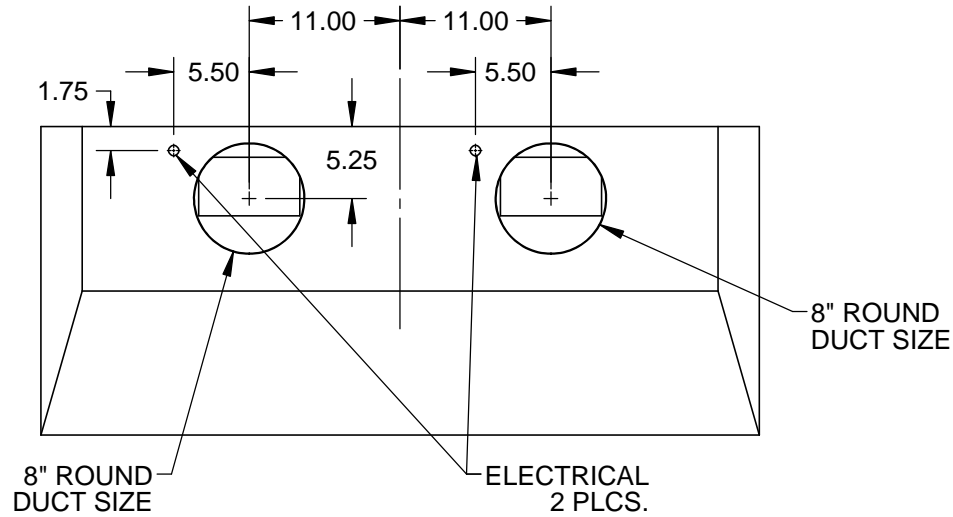

# KVL54: 54" VENTILATION HOOD, LINER, 1200 CFM

## SPECIFICATIONS:

WEIGHT: 60 LBS.  
VOLTAGE: 120V - 60Hz  
CURRENT: 7.5A  
CFM (EQUIV. CFM): 1200 (1800)  
NOISE: 6.6 Sones  
# OF LIGHTS: 3