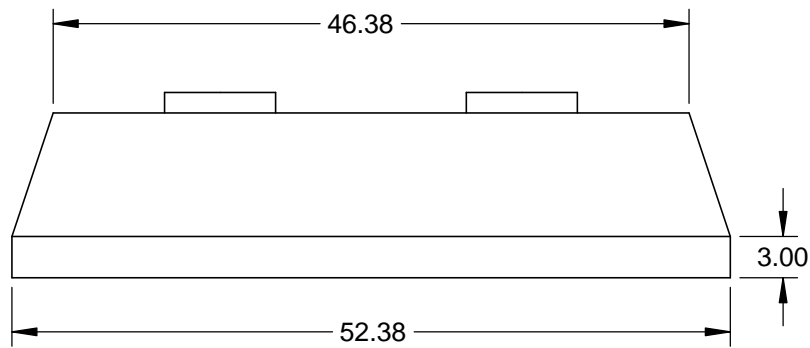

# KVL54: 54" VENTILATION HOOD, LINER, 1200 CFM

## SPECIFICATIONS:

WEIGHT: 60 LBS.  
VOLTAGE: 120V - 60Hz  
CURRENT: 7.5A  
CFM (EQUIV. CFM): 1200 (1800)  
NOISE: 6.6 Sones  
# OF LIGHTS: 3