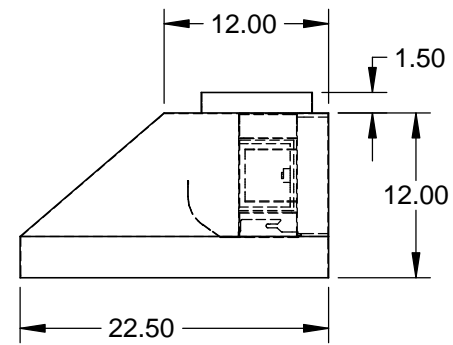

# KVL54: 54" VENTILATION HOOD, LINER, 1200 CFM

## SPECIFICATIONS:

WEIGHT: 60 LBS.  
VOLTAGE: 120V - 60Hz  
CURRENT: 7.5A  
CFM (EQUIV. CFM): 1200 (1800)  
NOISE: 6.6 Sones  
# OF LIGHTS: 3