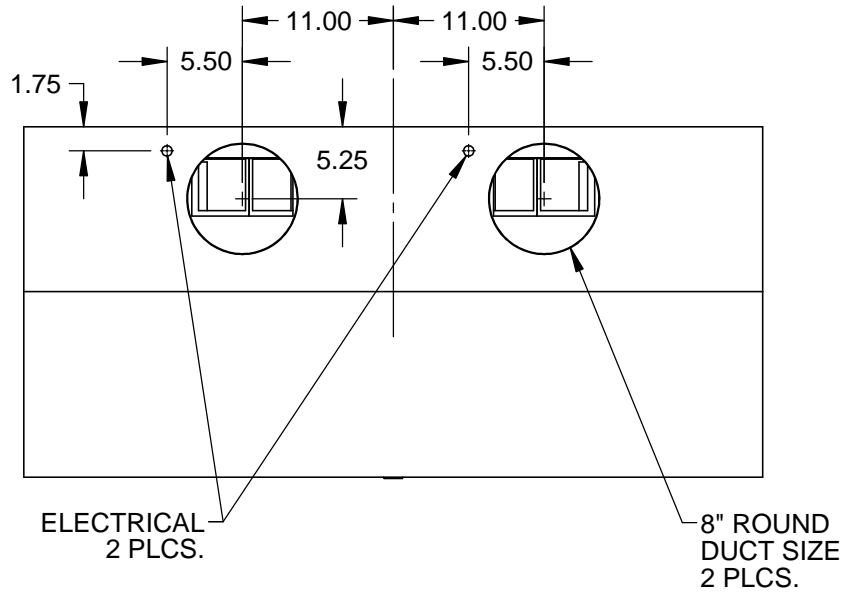

# KVP54: 54" VENTILATION HOOD, PRO CANOPY, 1200 CFM

## SPECIFICATIONS:

WEIGHT: 95 LBS.  
VOLTAGE: 120V - 60Hz  
CURRENT: 7.5A  
CFM (EQUIV. CFM): 1200 (1800)  
NOISE: 6.6 Sones  
# OF LIGHTS: 4