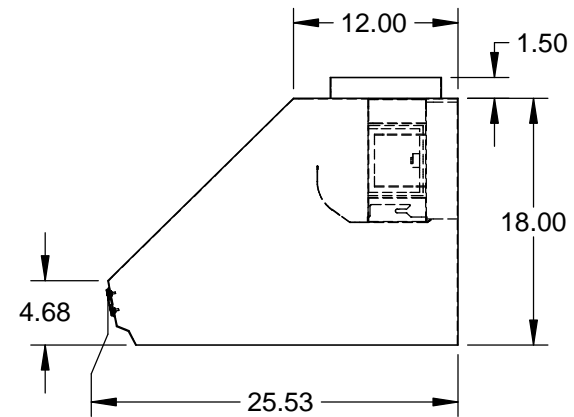

# KVP54: 54" VENTILATION HOOD, PRO CANOPY, 1200 CFM

## SPECIFICATIONS:

WEIGHT: 95 LBS.  
VOLTAGE: 120V - 60Hz  
CURRENT: 7.5A  
CFM (EQUIV. CFM): 1200 (1800)  
NOISE: 6.6 Sones  
# OF LIGHTS: 4