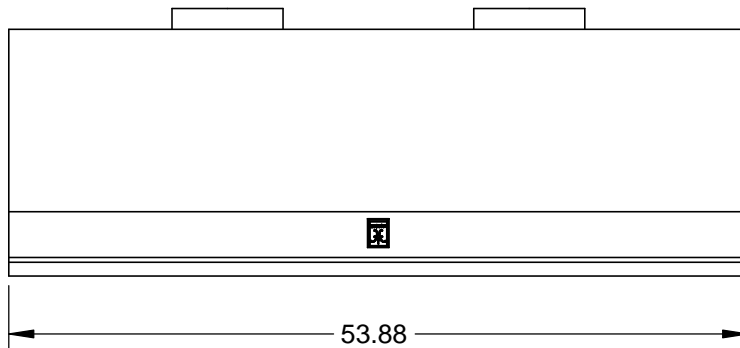

# KVP54: 54" VENTILATION HOOD, PRO CANOPY, 1200 CFM

## SPECIFICATIONS:

WEIGHT: 95 LBS.  
VOLTAGE: 120V - 60Hz  
CURRENT: 7.5A  
CFM (EQUIV. CFM): 1200 (1800)  
NOISE: 6.6 Sones  
# OF LIGHTS: 4