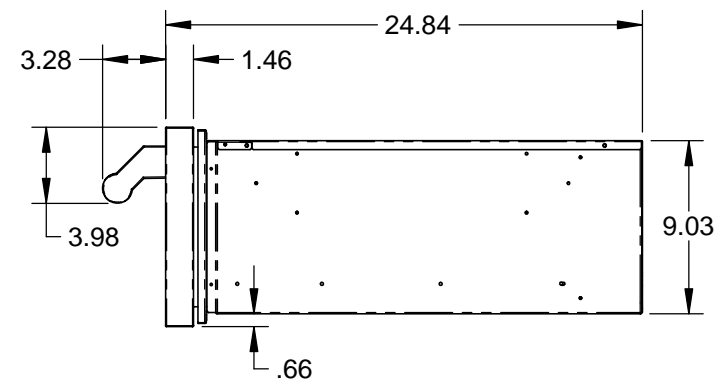

# KWD30: 30" WARMING DRAWER

## SPECIFICATIONS:

INTERIOR VOLUME: 2.1 FT.<sup>3</sup>  
TEMP. RANGE: 86 - 194°F  
VOLTAGE: 120V - 60Hz  
POWER: 1500W (12.5A)

WEIGHT: 70 LBS.  
CUTOUT DIMS: 28.63"W X 24"D X 9.12"H