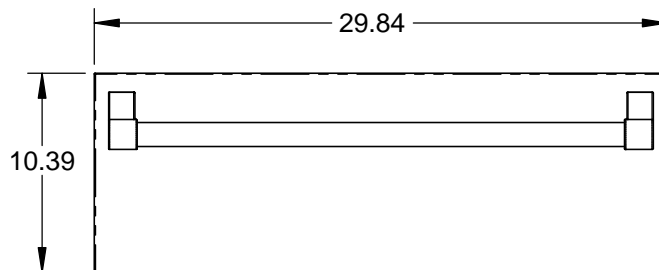

# KWD30: 30" WARMING DRAWER

## SPECIFICATIONS:

INTERIOR VOLUME: 2.1 FT.<sup>3</sup>  
TEMP. RANGE: 86 - 194°F  
VOLTAGE: 120V - 60Hz  
POWER: 1500W (12.5A)

WEIGHT: 70 LBS.  
CUTOUT DIMS: 28.63"W X 24"D X 9.12"H